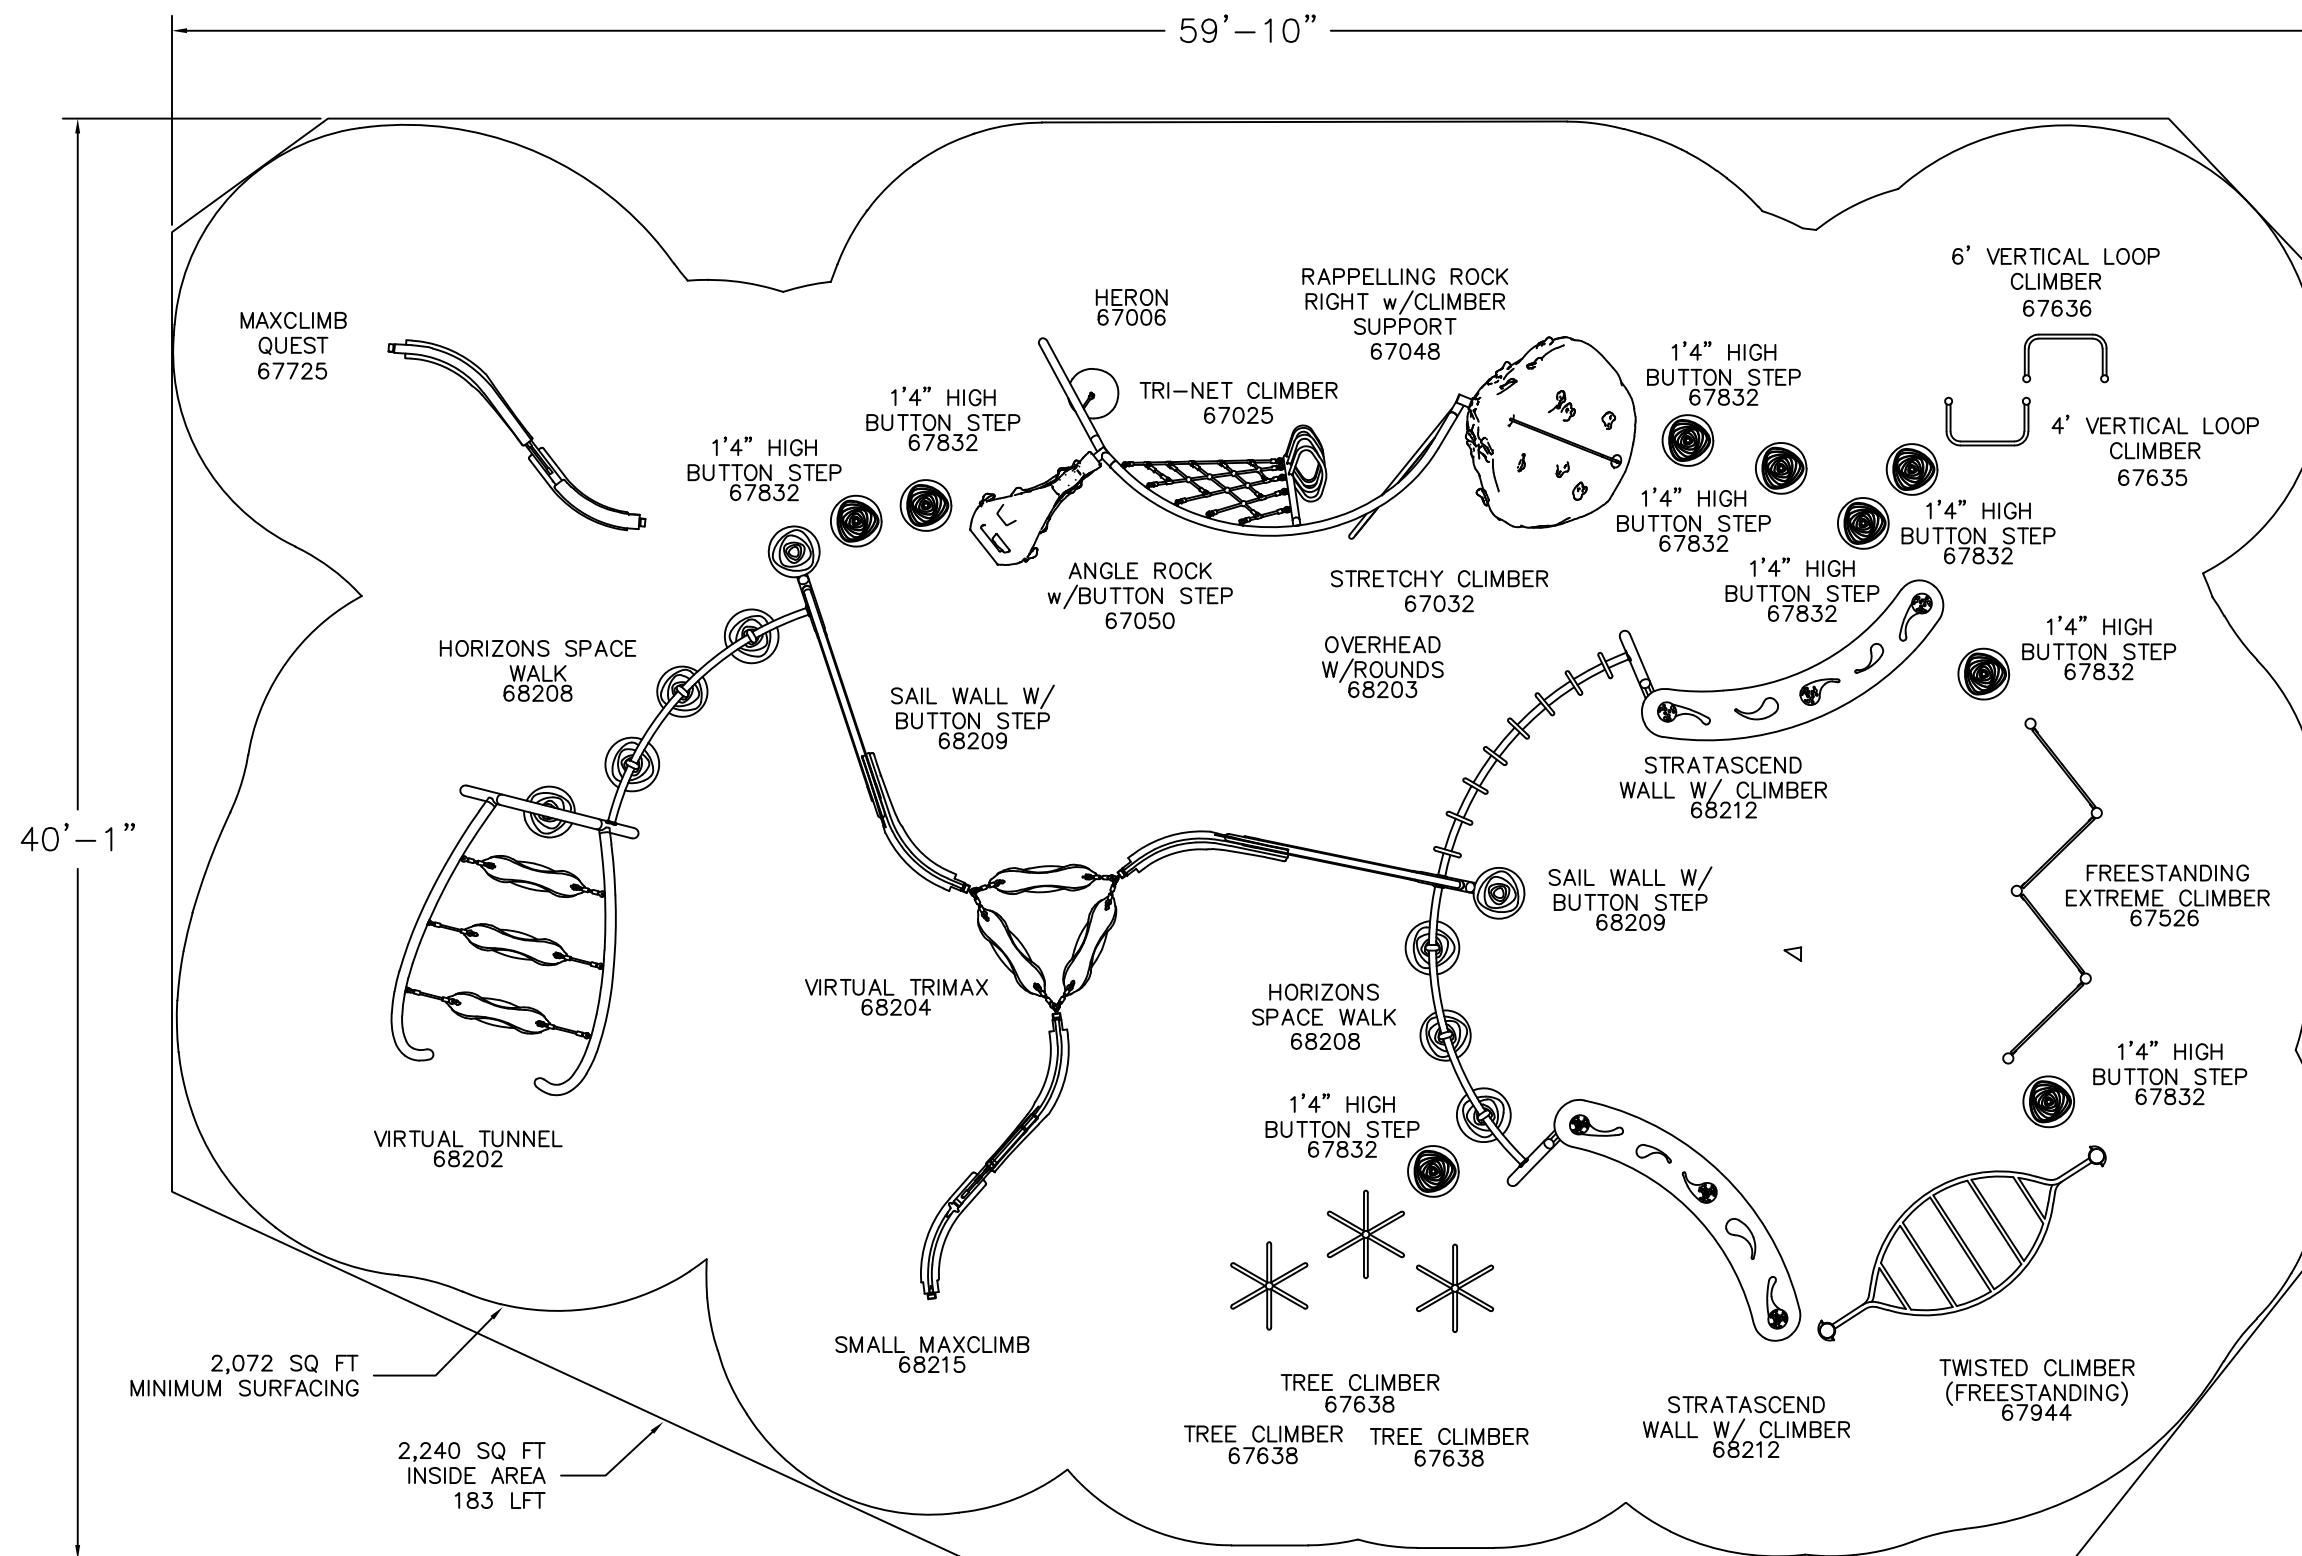

This play equipment is recommended for children ages:  
5-12

Scale: 3/16" = 1'-0"  
This drawing can be scaled only when in an 11" x 17" format

Drawn By:  
Chris Yates  
Date:  
12/11/18  
Quote Number:  
40-122137

A PLAYCORE Company  
544 Chestnut Street  
Chattanooga, TN 37402  
800-727-1907 / www.playandpark.com

User Capacity  
65-75  
Critical Fall Height  
8'-0"

IMPORTANT: Never install play equipment over hard, unresilient surfaces such as asphalt, concrete, or compacted earth. It is the owner's responsibility to ensure the "minimum area required" contains an appropriate amount of resilient material to cushion accidental falls.